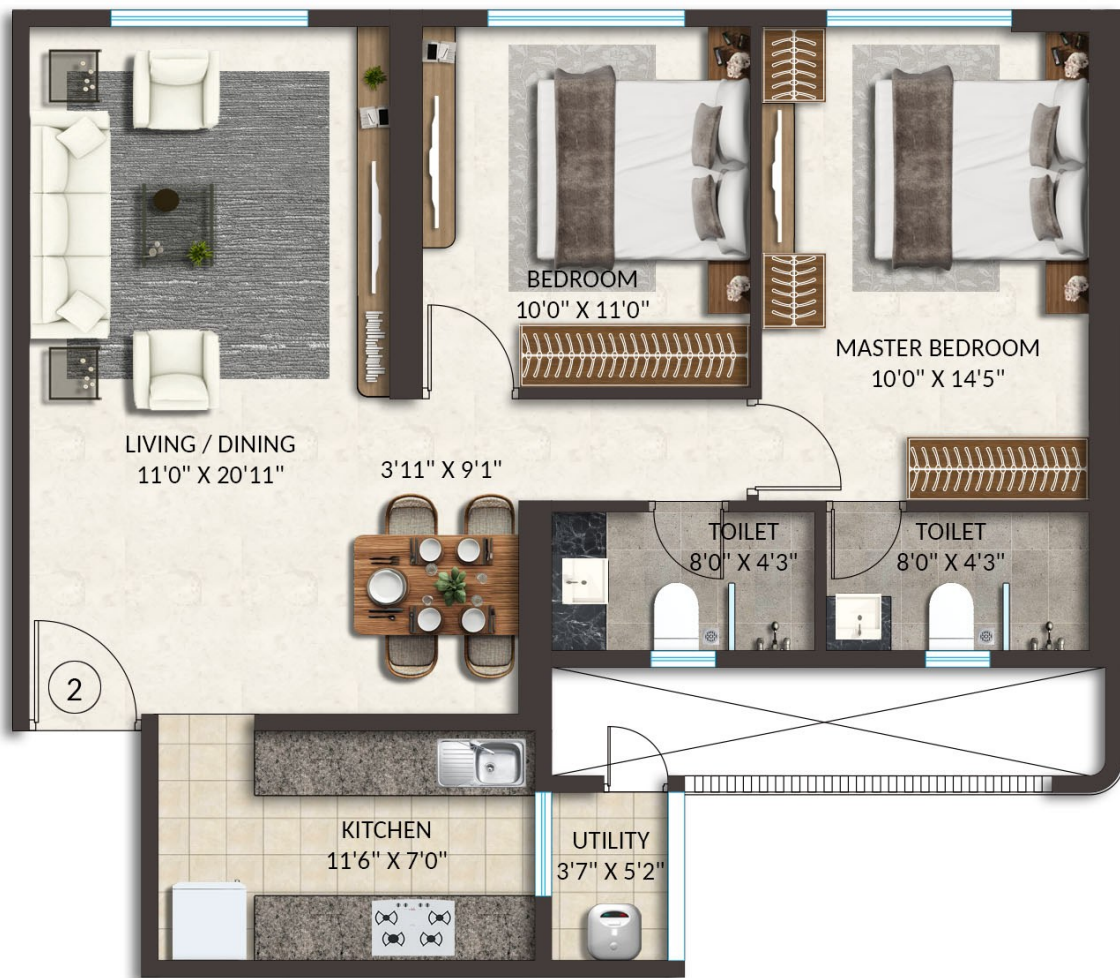

FLAT NO.	TYPE	RERA CARPET AREA
2	2BHK	745 SQ. FT.

**WING B
UNIT NO.2**

GROUND FLOOR PLAN

FLAT NO.	RERA CA
1	1133 SQ. FT.
2	752 SQ. FT.
3	752 SQ. FT.
4	1133 SQ. FT.

WING A
1ST TO 6TH & 8TH TO 13TH & 15TH TO 21ST FLOOR PLAN

FLAT NO.	RERA CA
1	679 SQ. FT.
2	745 SQ. FT.
3	745 SQ. FT.
4	679 SQ. FT.

WING B
1ST TO 6TH & 8TH TO 13TH & 15TH TO 21ST FLOOR PLAN

FLAT NO.	TYPE	RERA CARPET AREA
1	3BHK	1133 SQ. FT.

**WING A
UNIT NO.1**

FLAT NO.	TYPE	RERA CARPET AREA
2	2BHK	752 SQ. FT.

**WING A
UNIT NO.2**

FLAT NO.	TYPE	RERA CARPET AREA
1	2BHK	679 SQ. FT.

**WING B
UNIT NO.1**