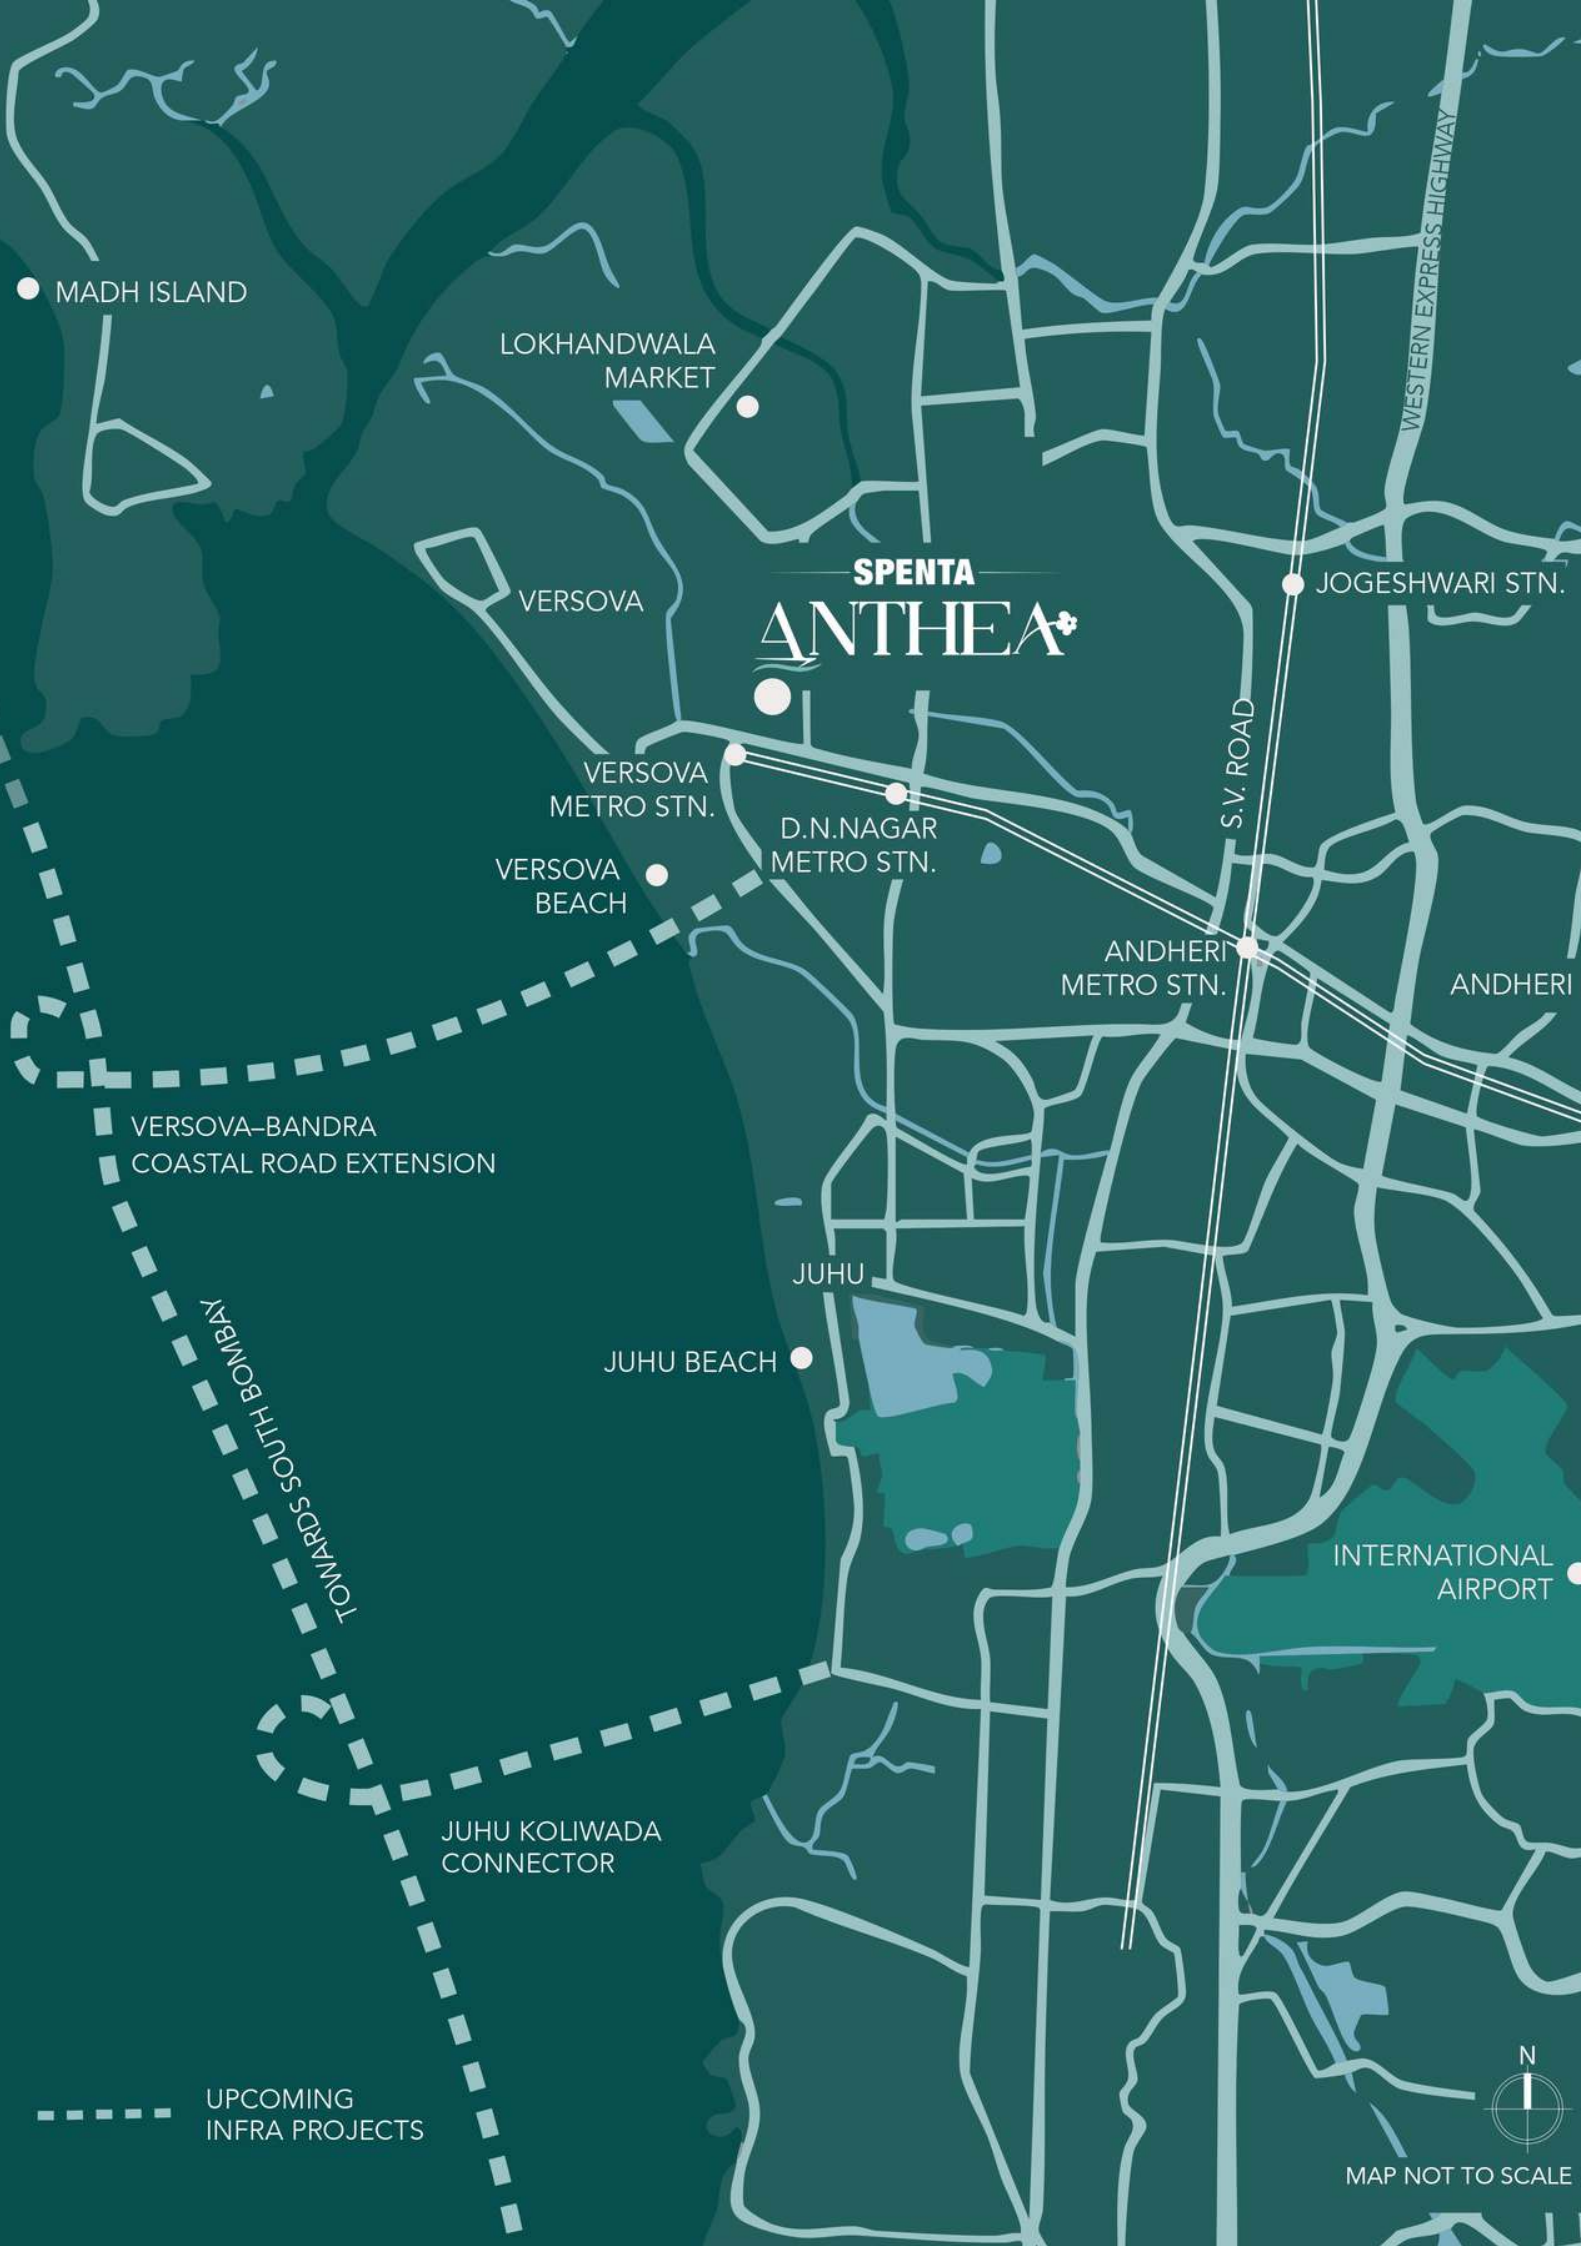

LEISURE & DINING

Versova Social	04 min
Banana Leaf Restaurant	05 min
Yazu - Pan Asian Supper Club	10 min
The Club	10 min

SHOPPING

Lokhandwala Market	06 min
Citi Mall	07 min
Fun Republic Mall	08 min
Infiniti Mall	09 min

EDUCATION

Billabong High International School	12 min
Bhavan's College	14 min
SVKM's Mithibai College	17 min
Jamnabai Narsee International School	19 min

HEALTHCARE

Kokilaben Hospital	04 min
Bellevue Multispeciality Hospital	10 min
CritiCare Asia Multispeciality Hospital	11 min
Nanavati Max Super Speciality Hospital	20 min

FUTURE DEVELOPMENTS

Versova-Bandra Coastal Road Extension
Versova Madh Connector

MADH ISLAND

LOKHANDWALA MARKET

VERSOVA

SPENTA ANTHEA

JOGESHWARI STN.

VERSOVA METRO STN.

D.N.NAGAR METRO STN.

VERSOVA BEACH

ANDHERI METRO STN.

ANDHERI

VERSOVA-BANDRA COASTAL ROAD EXTENSION

TOWARDS SOUTH BOMBAY

JUHU

JUHU BEACH